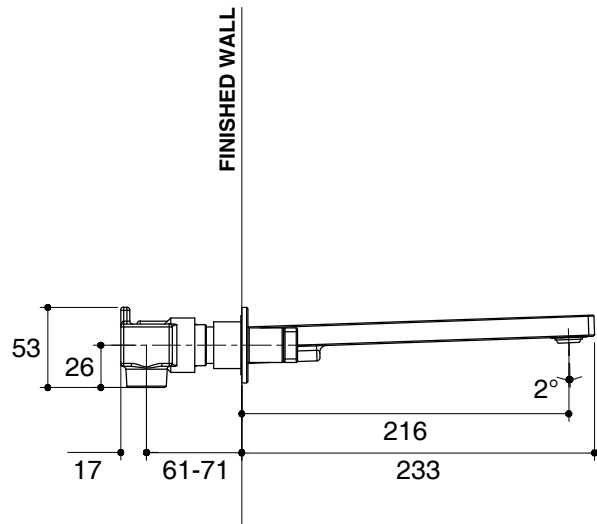

Dimensions are approximate.

Unit: mm

SKU	K-73067X-4
Name	COMPOSED
Description	WALL-MOUNT LAVATORY FAUCET

**KOHLER**

\*The recommended dimension for installation can be adjusted according to user preferences and layout.