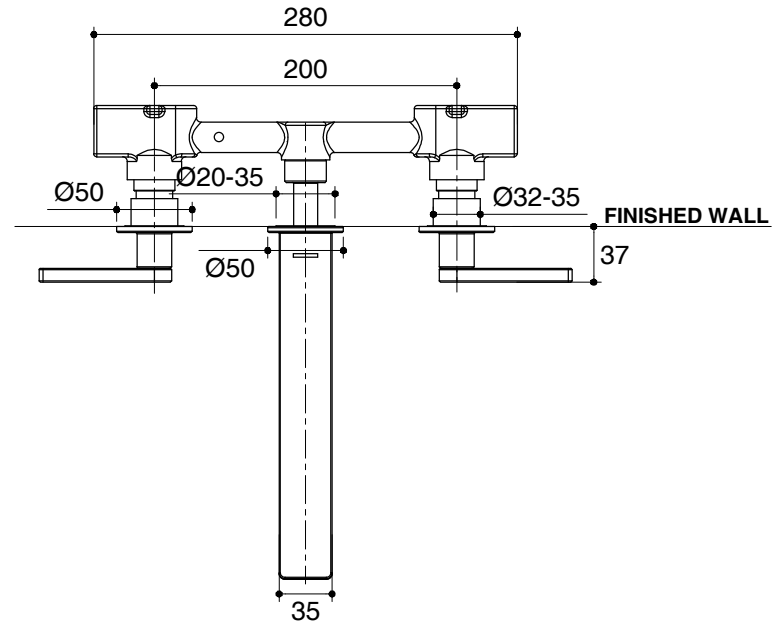

Dimensions are approximate.

Unit: mm

SKU	K-73067X-4
Name	COMPOSED
Description	WALL-MOUNT LAVATORY FAUCET

**KOHLER**

\*The recommended dimension for installation can be adjusted according to user preferences and layout.