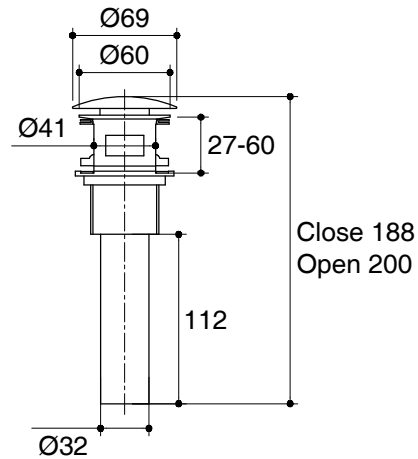

Dimensions are approximate.

Unit: mm

SKU	K-73067X-4
Name	COMPOSED
Description	WALL-MOUNT LAVATORY FAUCET

**KOHLER**

\*The recommended dimension for installation can be adjusted according to user preferences and layout.