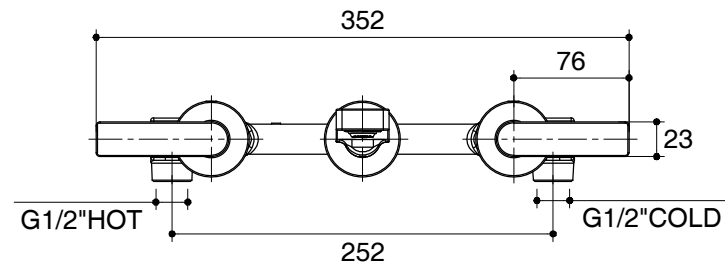

Dimensions are approximate.

Unit: mm

SKU	K-73067X-4
Name	COMPOSED
Description	WALL-MOUNT LAVATORY FAUCET

**KOHLER**

\*The recommended dimension for installation can be adjusted according to user preferences and layout.